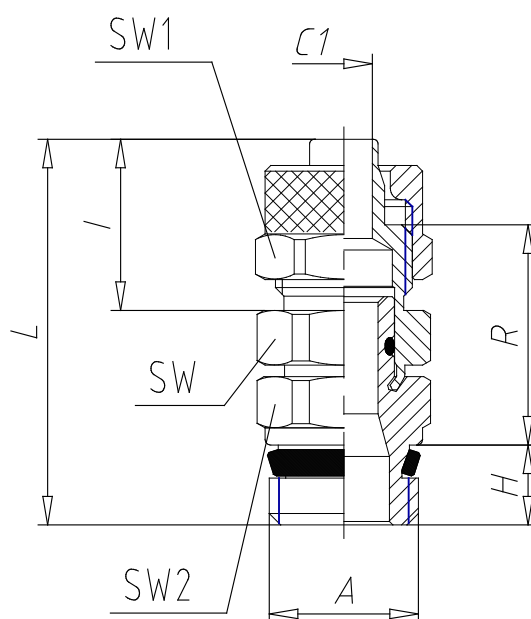

- Fittings Mod. 1560

Product code: 1560 8/6-1/8

Datasheet creation date: 10/03/2025 08:56

Check the most updated document online [click here](#)

■ TECHNICAL DATA

| | |
|------|--------------|
| Mod. | 1560 8/6-1/8 |
|------|--------------|

- Fittings Mod. 1560

Product code: 1560 8/6-1/8

■ DIMENSIONS

| | |
|-----------------|-------|
| Tube | 8/6 |
| A | G 1/8 |
| C1 (mm) | 5.0 |
| H (mm) | 5.5 |
| I (mm) | 15.0 |
| L (mm) | 32.0 |
| R (mm) | 19.0 |
| SW (mm) | 13 |
| SW1 (mm) | 14 |
| SW2 (mm) | 12 |