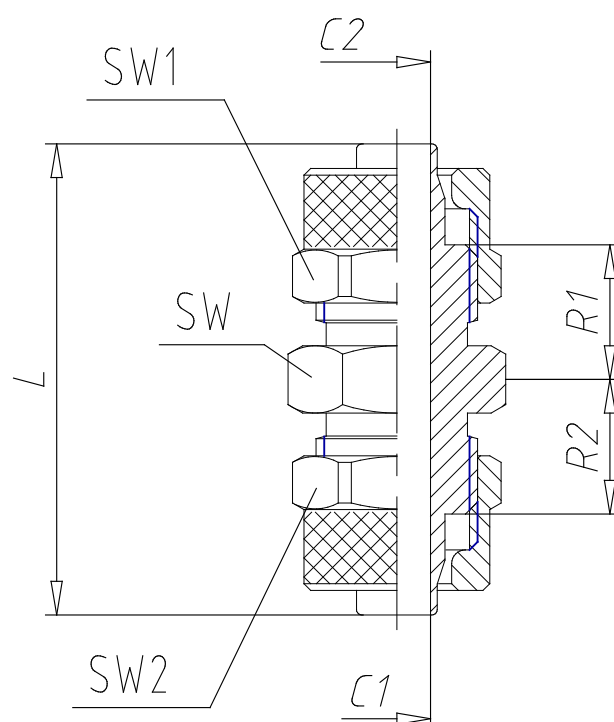

- Fittings Mod. 1580

Product code: 1580 8/6-6/4

Datasheet creation date: 10/03/2025 08:52

Check the most updated document online [click here](#)

■ TECHNICAL DATA

Mod.	1580 8/6-6/4
------	--------------

- Fittings Mod. 1580

Product code: 1580 8/6-6/4

■ DIMENSIONS

Tube	8/6-6/4
C1 (mm)	5.0
C2 (mm)	3.0
L (mm)	34.5
R1 (mm)	9.75
R2 (mm)	9.75
SW (mm)	13
SW1 (mm)	12
SW2 (mm)	14