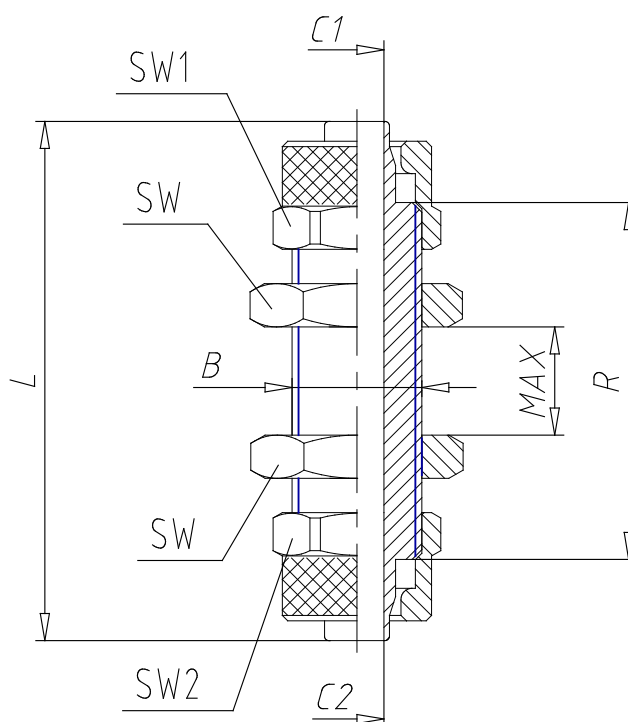

- Fittings Mod. 1590

Product code: 1590 6/4-5/3

Datasheet creation date: 10/03/2025 08:52

Check the most updated document online [click here](#)

■ TECHNICAL DATA

Mod.	1590 6/4-5/3
------	--------------

- Fittings Mod. 1590

Product code: 1590 6/4-5/3

DIMENSIONS

Tube	6/4-5/3
B	M10x1
C1 (mm)	3.0
C2 (mm)	2.0
L (mm)	48
R (mm)	34
SW (mm)	14
SW1 (mm)	12
SW2 (mm)	12