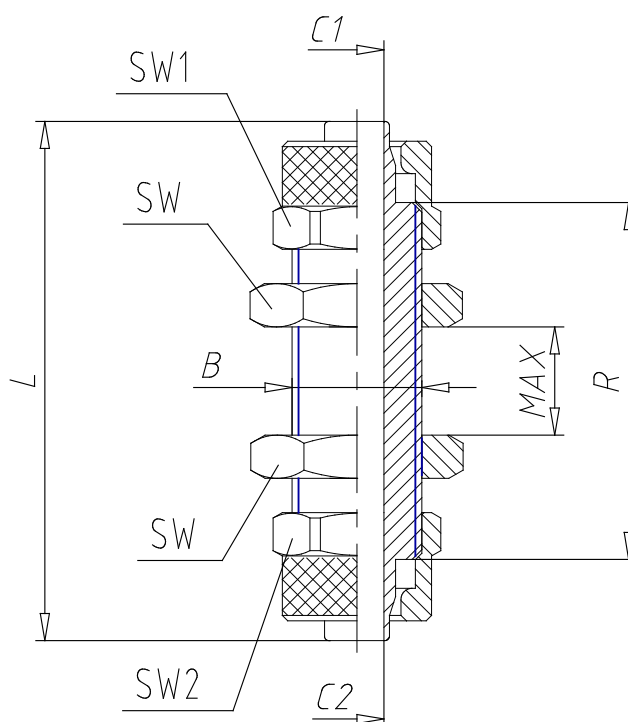

- Fittings Mod. 1590

Product code: 1590 8/6-6/4

Datasheet creation date: 10/03/2025 08:52

Check the most updated document online [click here](#)

■ TECHNICAL DATA

Mod.	1590 8/6-6/4
------	--------------

- Fittings Mod. 1590

Product code: 1590 8/6-6/4

DIMENSIONS

Tube	8/6-6/4
B	M12x1
C1 (mm)	5.0
C2 (mm)	3.0
L (mm)	48
R (mm)	33
SW (mm)	17
SW1 (mm)	14
SW2 (mm)	14