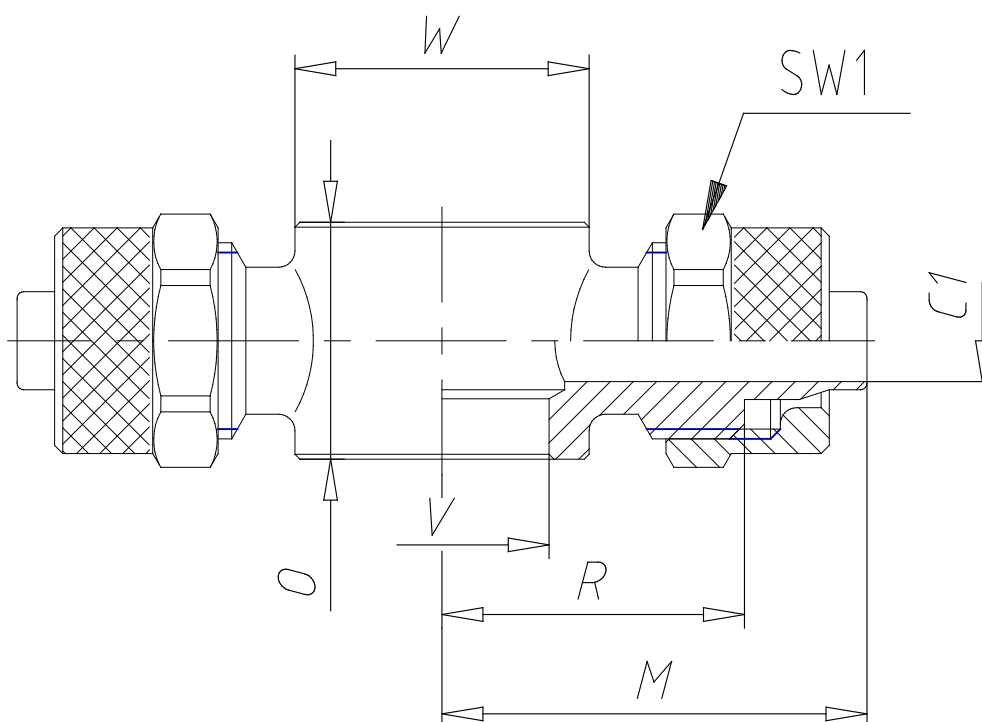

## - Fittings Mod. 1620

Product code: 1620 8/6-1/4

Datasheet creation date: 10/03/2025 08:53

Check the most updated document online [click here](#)

### TECHNICAL DATA

Mod.	1620 8/6-1/4
------	--------------

## - Fittings Mod. 1620

Product code: 1620 8/6-1/4

### ■ DIMENSIONS

<b>Tube</b>	8/6
<b>C1 (mm)</b>	5
<b>M (mm)</b>	26
<b>O (mm)</b>	14.5
<b>R (mm)</b>	18.5
<b>V (mm)</b>	13.2
<b>W</b>	Ø18
<b>SW1 (mm)</b>	14