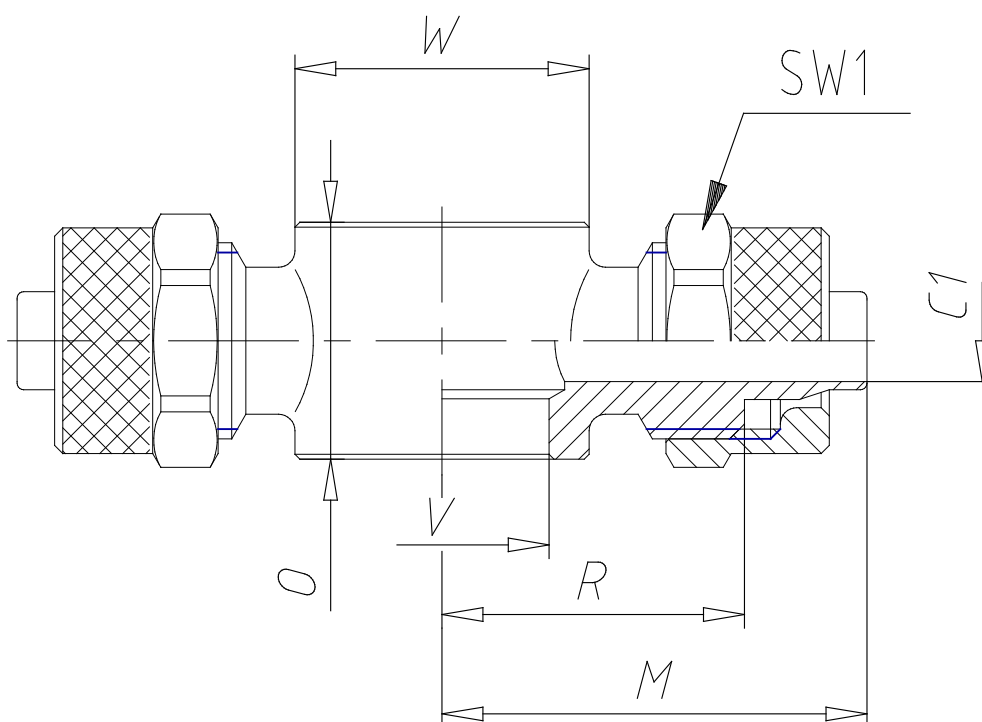

- Fittings Mod. 1620

Product code: 1620 8/6-1/8

Datasheet creation date: 10/03/2025 08:53

Check the most updated document online [click here](#)

TECHNICAL DATA

| | |
|------|--------------|
| Mod. | 1620 8/6-1/8 |
|------|--------------|

- Fittings Mod. 1620

Product code: 1620 8/6-1/8

■ DIMENSIONS

| | |
|-----------------|------|
| Tube | 8/6 |
| C1 (mm) | 5 |
| M (mm) | 24 |
| O (mm) | 14.5 |
| R (mm) | 16.5 |
| V (mm) | 9.8 |
| W | Ø14 |
| SW1 (mm) | 14 |