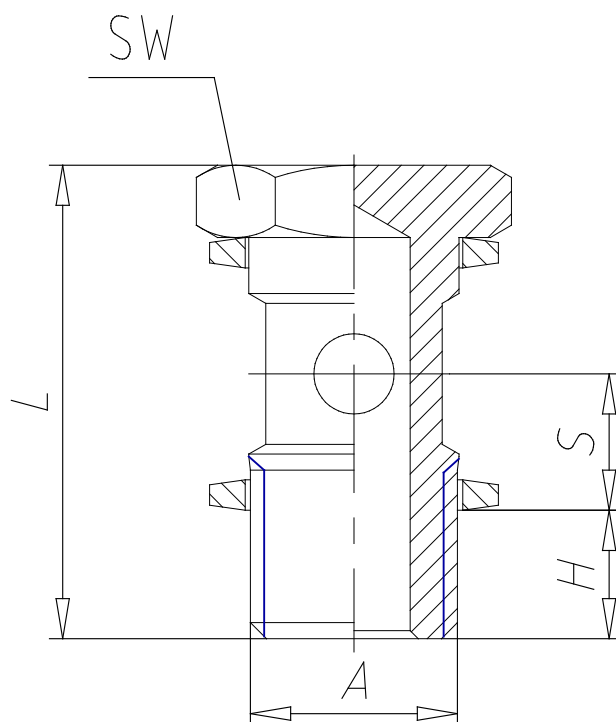

- Fittings Mod. 1631 01

Product code: 1631 01-1/2

Datasheet creation date: 10/03/2025 08:53

Check the most updated document online [click here](#)

TECHNICAL DATA

Mod.	1631 01-1/2
------	-------------

- Fittings Mod. 1631 01

Product code: 1631 01-1/2

■ DIMENSIONS

A	G1/2
H (mm)	9
L (mm)	31.0
S (mm)	8.5
SW (mm)	27