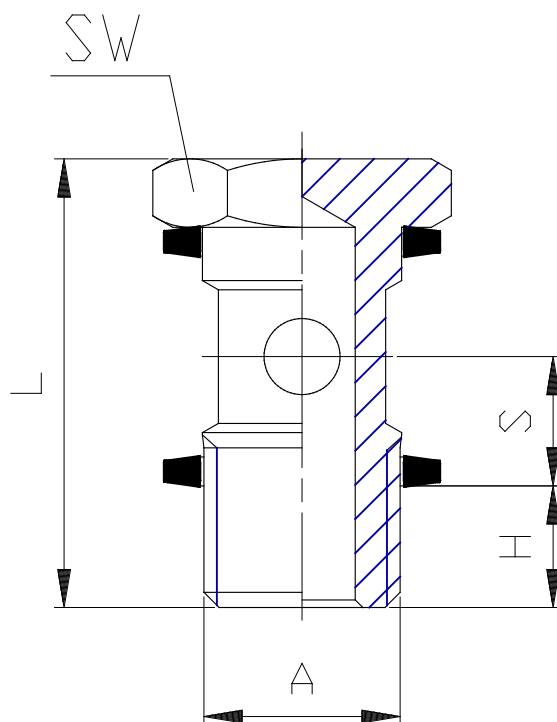

Mod. 1631 - Series 6000 fittings

Product code: 1631 01-1/4

Datasheet creation date: 10/03/2025 08:53

Check the most updated document online [click here](#)

TECHNICAL DATA

Mod.	1631 01-1/4
------	-------------

Mod. 1631 - Series 6000 fittings

Product code: 1631 01-1/4

DIMENSIONS

Mod.	1631 01-1/4
-------------	-------------