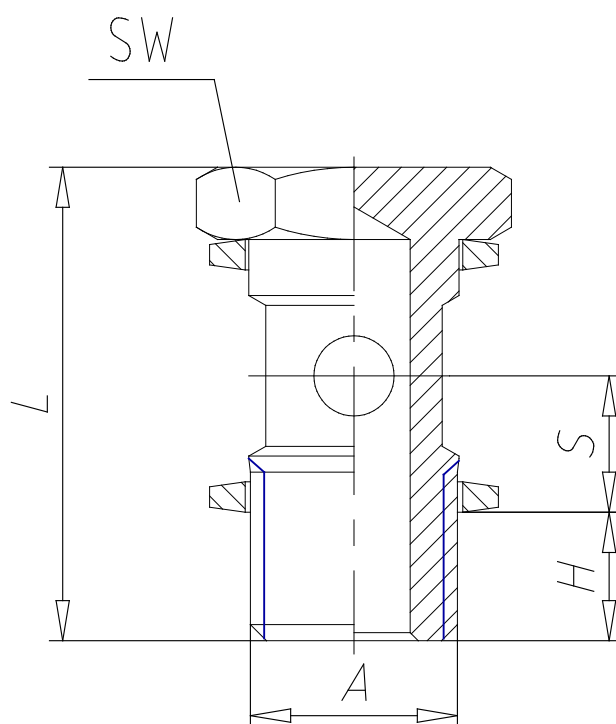

- Fittings Mod. 1631 01

Product code: 1631 01-1/8

Datasheet creation date: 10/03/2025 08:53

Check the most updated document online [click here](#)

TECHNICAL DATA

Mod.	1631 01-1/8
------	-------------

- Fittings Mod. 1631 01

Product code: 1631 01-1/8

■ DIMENSIONS

A	G1/8
H (mm)	6
L (mm)	27.0
S (mm)	8.5
SW (mm)	14