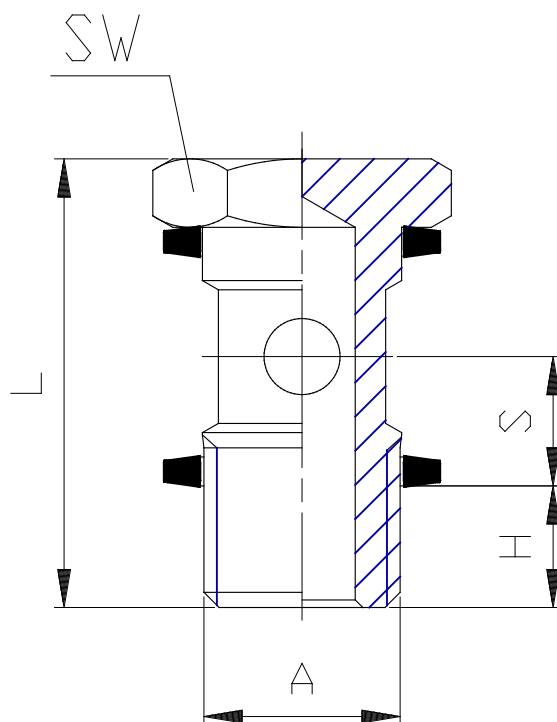

Mod. 1631 - Series 6000 fittings

Product code: 1631 01-3/8

Datasheet creation date: 10/03/2025 08:53

Check the most updated document online [click here](#)

TECHNICAL DATA

Mod.	1631 01-3/8
------	-------------

Mod. 1631 - Series 6000 fittings

Product code: 1631 01-3/8

DIMENSIONS

Mod.	1631 01-3/8
------	-------------