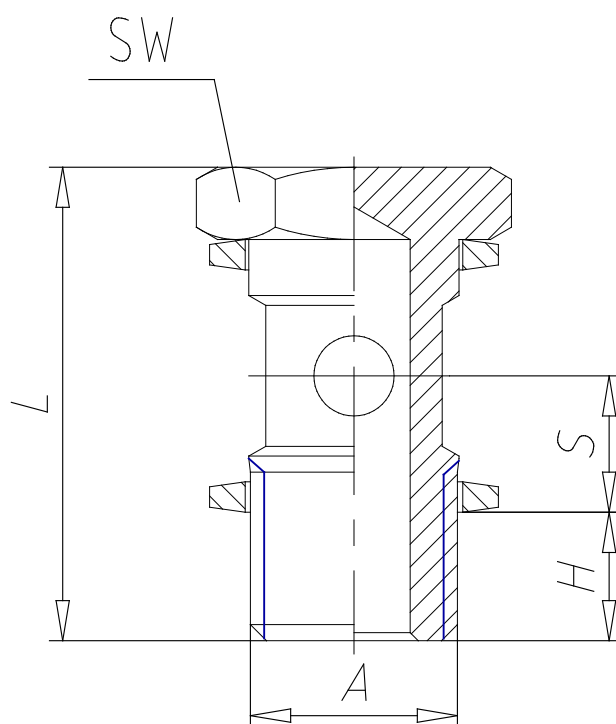

- Fittings Mod. 1631 01

Product code: 1631 01-M5

Datasheet creation date: 10/03/2025 08:53

Check the most updated document online [click here](#)

TECHNICAL DATA

Mod.	1631 01-M5
------	------------

- Fittings Mod. 1631 01

Product code: 1631 01-M5

■ DIMENSIONS

A	M5
H (mm)	4
L (mm)	18.0
S (mm)	5.5
SW (mm)	8