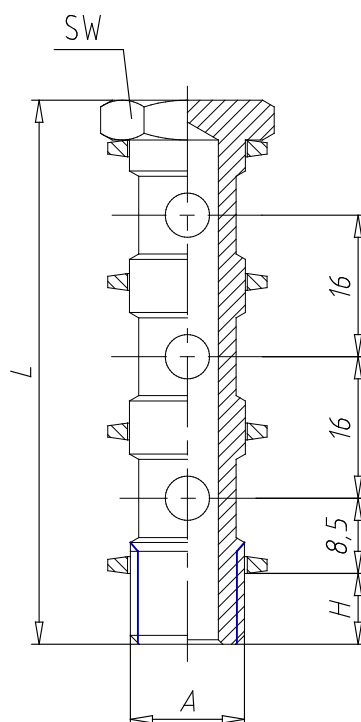

## - Fittings Mod. 1631 03

Product code: 1631 03-1/8

Datasheet creation date: 10/03/2025 08:53

Check the most updated document online [click here](#)

## - Fittings Mod. 1631 03

Product code: 1631 03-1/8

### ■ DIMENSIONS

<b>A</b>	G1/8
<b>H (mm)</b>	6
<b>L (mm)</b>	59.0
<b>SW (mm)</b>	14