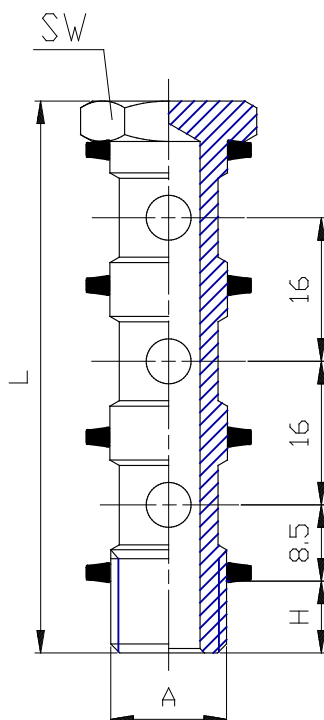

Mod. 1631 - Series 6000 fittings

Product code: 1631 03-3/8

Datasheet creation date: 10/03/2025 08:53

Check the most updated document online [click here](#)

TECHNICAL DATA

Mod.	1631 03-3/8
------	-------------

Mod. 1631 - Series 6000 fittings

Product code: 1631 03-3/8

DIMENSIONS

Mod.	1631 03-3/8
------	-------------