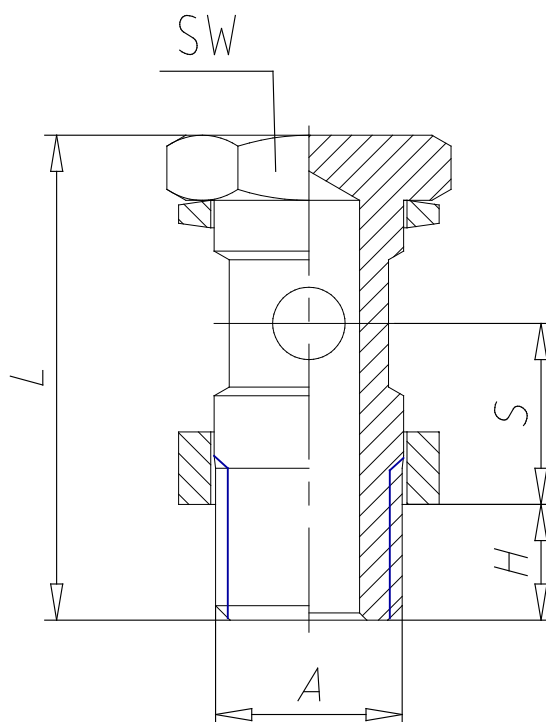

- Fittings Mod. 1635 01

Product code: 1635 01-1/8

Datasheet creation date: 10/03/2025 08:54

Check the most updated document online [click here](#)

■ TECHNICAL DATA

Mod.	1635 01-1/8
------	-------------

- Fittings Mod. 1635 01

Product code: 1635 01-1/8

■ DIMENSIONS

A	G1/8
H (mm)	6
L (mm)	31.0
heavy (mm)	12.5
SW (mm)	14
Assembly	