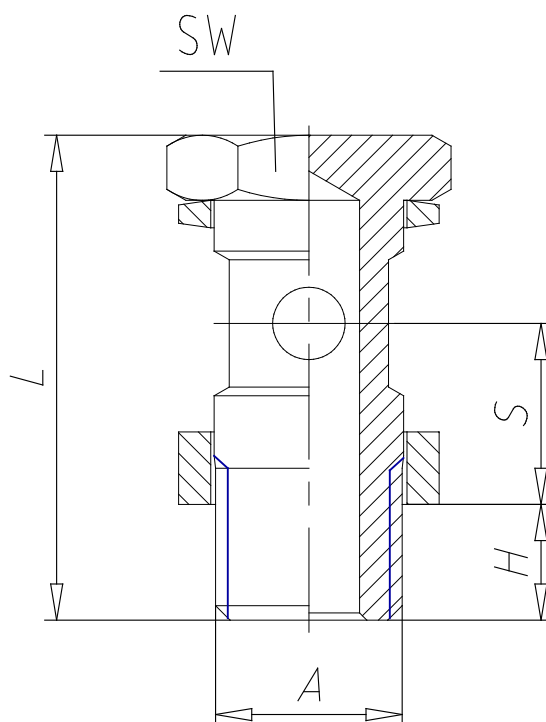

- Fittings Mod. 1635 01

Product code: 1635 01-3/8

Datasheet creation date: 10/03/2025 08:54

Check the most updated document online [click here](#)

■ TECHNICAL DATA

Mod.	1635 01-3/8
------	-------------

- Fittings Mod. 1635 01

Product code: 1635 01-3/8

■ DIMENSIONS

A	G3/8
H (mm)	8
L (mm)	34.0
heavy (mm)	12.5
SW (mm)	19
Assembly	