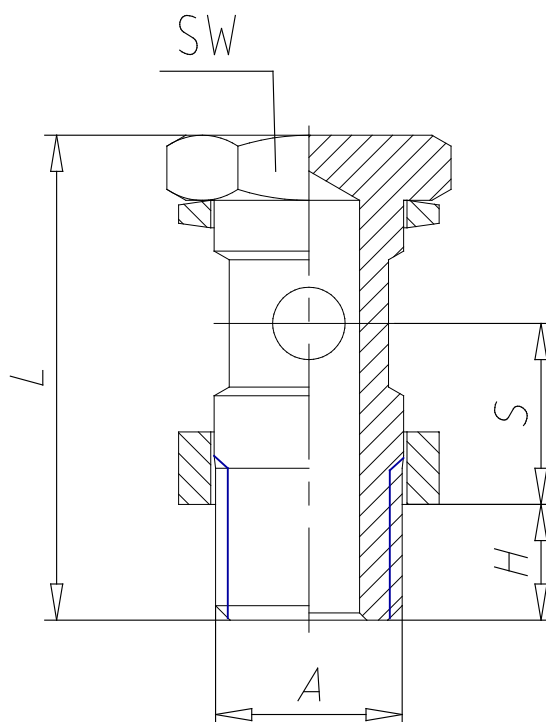

- Fittings Mod. 1635 01

Product code: 1635 01-M5

Datasheet creation date: 10/03/2025 08:54

Check the most updated document online [click here](#)

■ TECHNICAL DATA

| | |
|------|------------|
| Mod. | 1635 01-M5 |
|------|------------|

- Fittings Mod. 1635 01

Product code: 1635 01-M5

■ DIMENSIONS

| | |
|-------------------|------|
| A | M5 |
| H (mm) | 4 |
| L (mm) | 18.0 |
| heavy (mm) | 5.5 |
| SW (mm) | 8 |
| Assembly | |