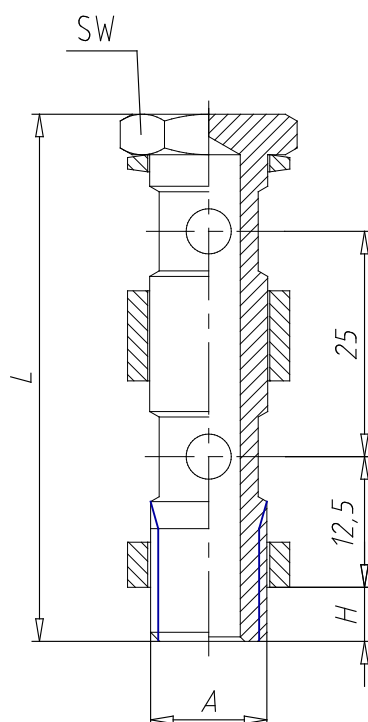

- Fittings Mod. 1635 02

Product code: 1635 02-1/2

Datasheet creation date: 10/03/2025 08:54

Check the most updated document online [click here](#)

■ TECHNICAL DATA

Mod.	1635 02-1/2
------	-------------

- Fittings Mod. 1635 02

Product code: 1635 02-1/2

■ DIMENSIONS

A	G1/2
H (mm)	9
L (mm)	60.0
SW (mm)	27