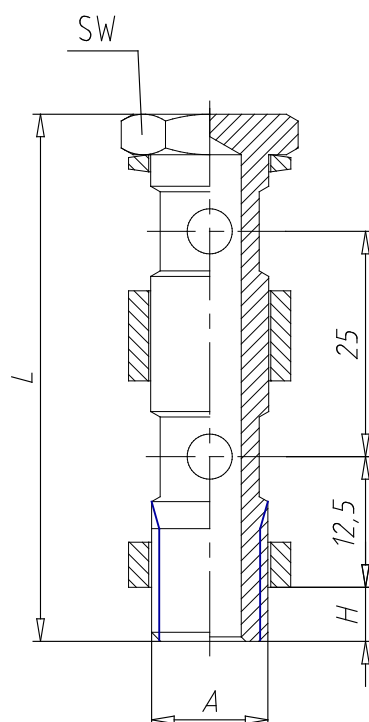

- Fittings Mod. 1635 02

Product code: 1635 02-1/8

Datasheet creation date: 10/03/2025 08:54

Check the most updated document online [click here](#)

■ TECHNICAL DATA

Mod.	1635 02-1/8
------	-------------

- Fittings Mod. 1635 02

Product code: 1635 02-1/8

■ DIMENSIONS

A	G1/8
H (mm)	6
L (mm)	56.0
SW (mm)	14