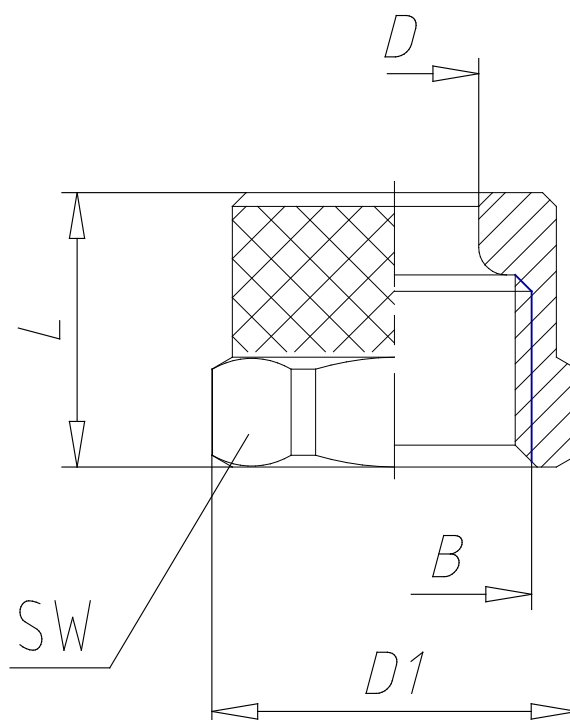

- Fittings Mod. 1703

Product code: 1703 15/12,5-M20X1

Datasheet creation date: 10/03/2025 10:44

Check the most updated document online [click here](#)

■ TECHNICAL DATA

Mod.	1703 15/12,5-M20X1
------	--------------------

- Fittings Mod. 1703

Product code: 1703 15/12,5-M20X1

■ DIMENSIONS

Tube	15/12.5
B	M20x1
D (mm)	15.20
D1 (mm)	24.5
L (mm)	16.0
SW (mm)	22