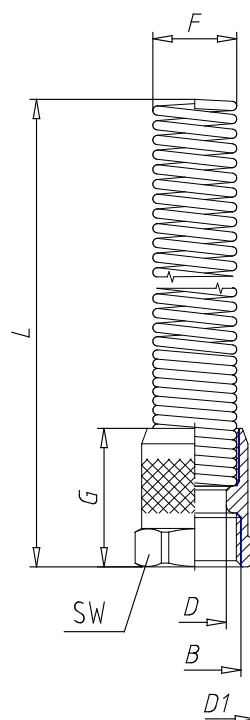

- Fittings Mod. 1723

Product code: 1723 10/8-M14X1

Datasheet creation date: 10/03/2025 10:44

Check the most updated document online [click here](#)

TECHNICAL DATA

Mod.	1723 10/8-M14X1
------	-----------------

- Fittings Mod. 1723

Product code: 1723 10/8-M14X1

■ DIMENSIONS

Tube	10/8
B	M14x1
F (mm)	12.5
D (mm)	10.15
D1 (mm)	17.5
G (mm)	22.0
L (mm)	96.5
SW (mm)	16