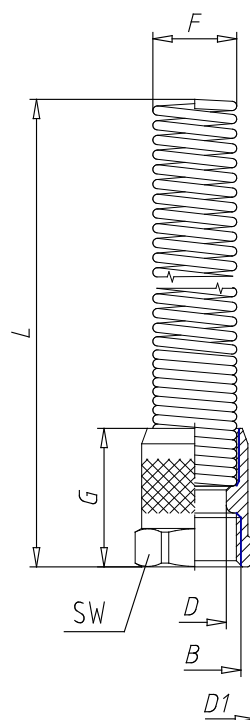

- Fittings Mod. 1723

Product code: 1723 12/10-M16X1

Datasheet creation date: 10/03/2025 10:44

Check the most updated document online [click here](#)

■ TECHNICAL DATA

Mod.	1723 12/10-M16X1
------	------------------

- Fittings Mod. 1723

Product code: 1723 12/10-M16X1

■ DIMENSIONS

Tube	12/10
B	M16x1
F (mm)	15.5
D (mm)	12.20
D1 (mm)	21.0
G (mm)	23.5
L (mm)	108.0
SW (mm)	19