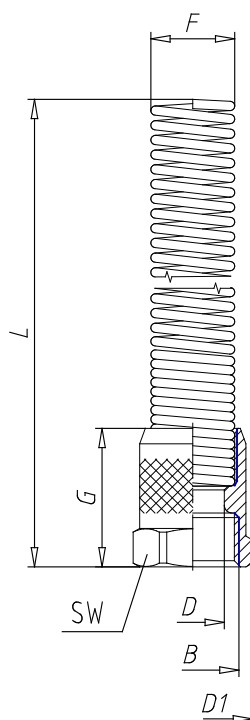

- Fittings Mod. 1723

Product code: 1723 15/12,5-M20X1

Datasheet creation date: 10/03/2025 10:44

Check the most updated document online [click here](#)

■ TECHNICAL DATA

Mod.	1723 15/12,5-M20X1
------	--------------------

- Fittings Mod. 1723

Product code: 1723 15/12,5-M20X1

■ DIMENSIONS

Tube	15/12.5
B	M20x1
F (mm)	18.5
D (mm)	15.20
D1 (mm)	24.5
G (mm)	28.0
L (mm)	120.0
SW (mm)	22