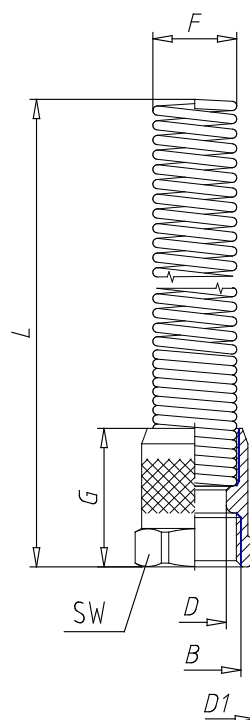

- Fittings Mod. 1723

Product code: 1723 6/4-M10X1

Datasheet creation date: 10/03/2025 10:44

Check the most updated document online [click here](#)

TECHNICAL DATA

Mod.	1723 6/4-M10X1
------	----------------

- Fittings Mod. 1723

Product code: 1723 6/4-M10X1

■ DIMENSIONS

Tube	6/4
B	M10x1
F (mm)	8.9
D (mm)	6.10
D1 (mm)	13.3
G (mm)	18.0
L (mm)	90.5
SW (mm)	12