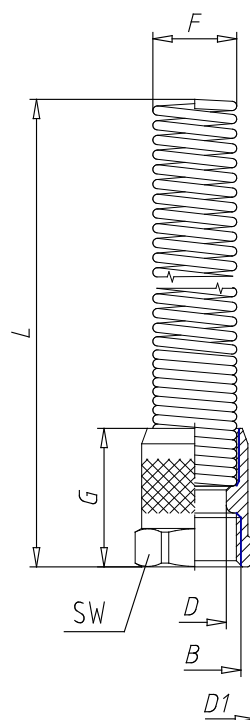

- Fittings Mod. 1723

Product code: 1723 8/6-M12X1

Datasheet creation date: 10/03/2025 10:44

Check the most updated document online [click here](#)

■ TECHNICAL DATA

Mod.	1723 8/6-M12X1
------	----------------

- Fittings Mod. 1723

Product code: 1723 8/6-M12X1

■ DIMENSIONS

Tube	8/6
B	M12x1
F (mm)	10.9
D (mm)	8.15
D1 (mm)	15.5
G (mm)	18.0
L (mm)	94.5
SW (mm)	14