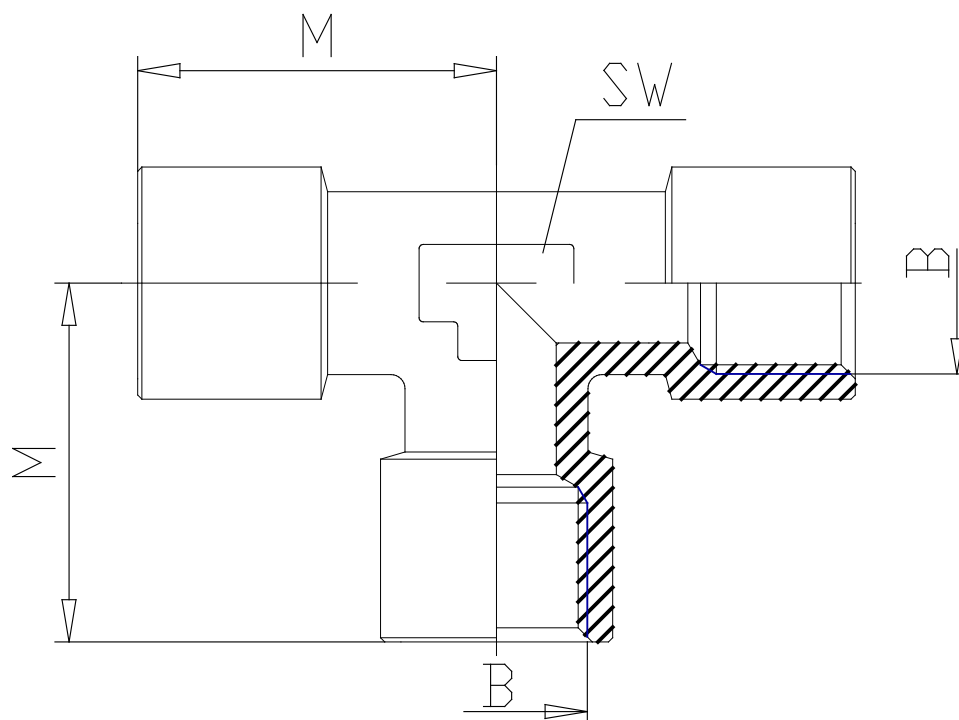

- Fittings Mod. 2003 NPTF

Product code: 2003 08-00

Datasheet creation date: 10/03/2025 02:46

Check the most updated document online [click here](#)

■ TECHNICAL DATA

Mod.	2003 08-00
------	------------

- Fittings Mod. 2003 NPTF

Product code: 2003 08-00

■ DIMENSIONS

M (INCH)	1.299
SW (INCH)	0.787