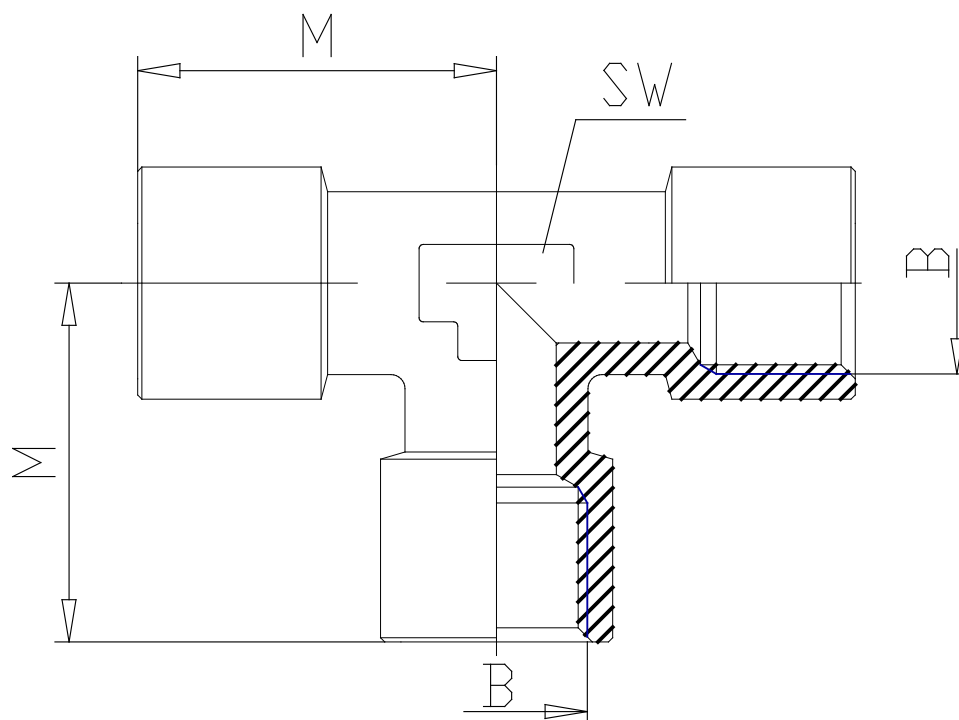

Mod. 2003 - Fittings Serie 2000

Product code: 2003 1/2

Datasheet creation date: 10/03/2025 02:45

Check the most updated document online [click here](#)

■ TECHNICAL DATA

Mod.	2003 1/2
------	----------

Mod. 2003 - Fittings Serie 2000

Product code: 2003 1/2

DIMENSIONS

B	G1/2
M (mm)	31.5
SW (mm)	20