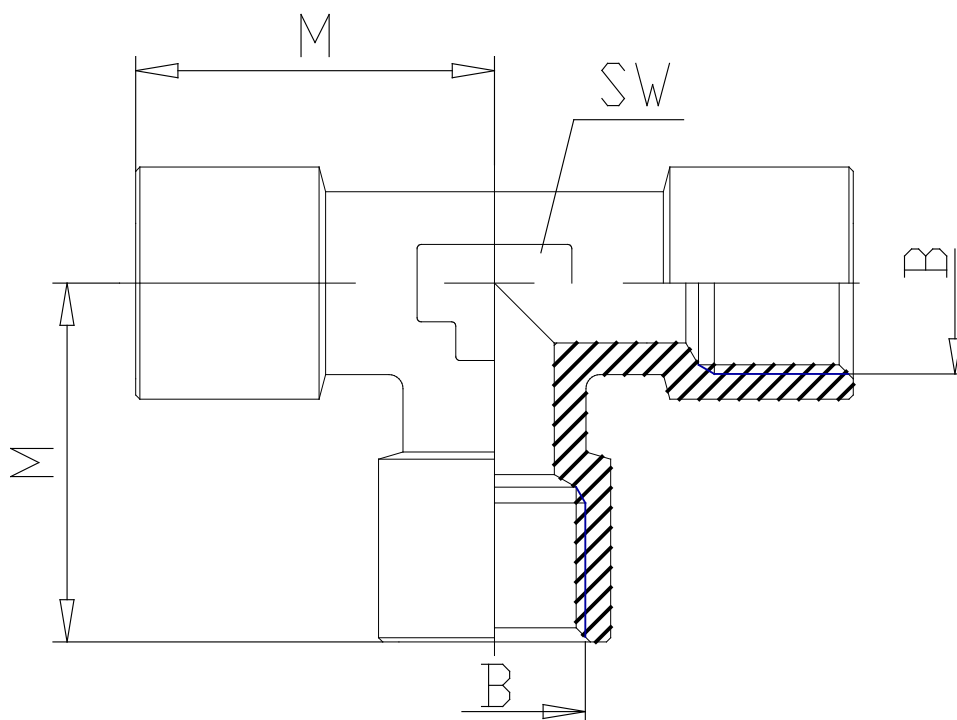

Mod. 2003 - Fittings Serie 2000

Product code: 2003 1/4

Datasheet creation date: 10/03/2025 02:45

Check the most updated document online [click here](#)

■ TECHNICAL DATA

Mod.	2003 1/4
------	----------

Mod. 2003 - Fittings Serie 2000

Product code: 2003 1/4

DIMENSIONS

B	G1/4
M (mm)	23.0
SW (mm)	14