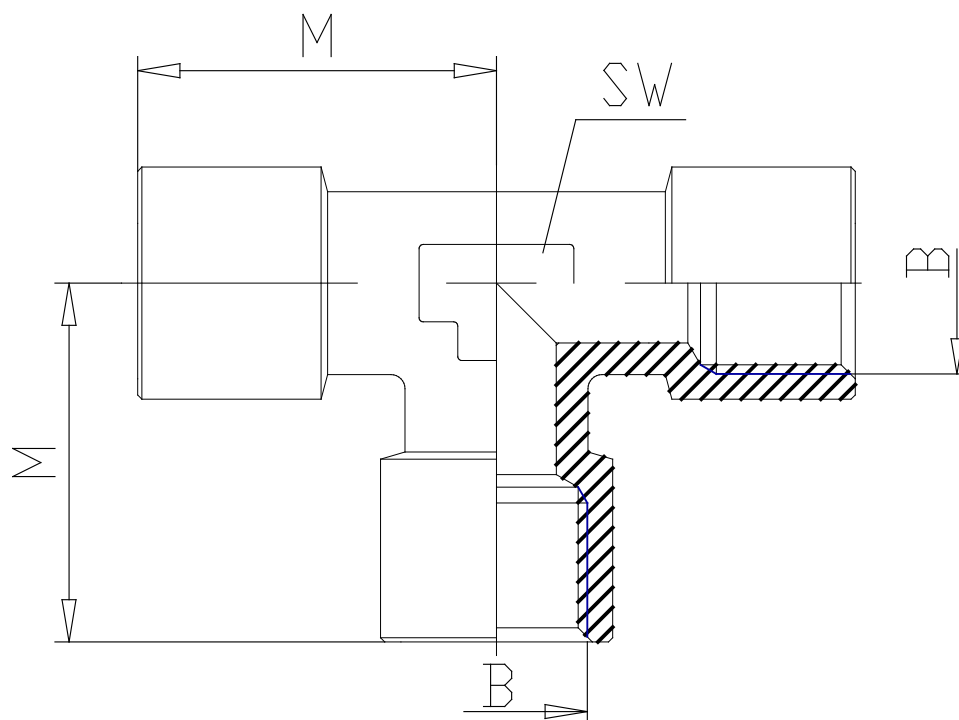

Mod. 2003 - Fittings Serie 2000

Product code: 2003 1/8

Datasheet creation date: 10/03/2025 02:45

Check the most updated document online [click here](#)

■ TECHNICAL DATA

Mod.	2003 1/8
------	----------

Mod. 2003 - Fittings Serie 2000

Product code: 2003 1/8

DIMENSIONS

B	G1/8
M (mm)	19.0
SW (mm)	12