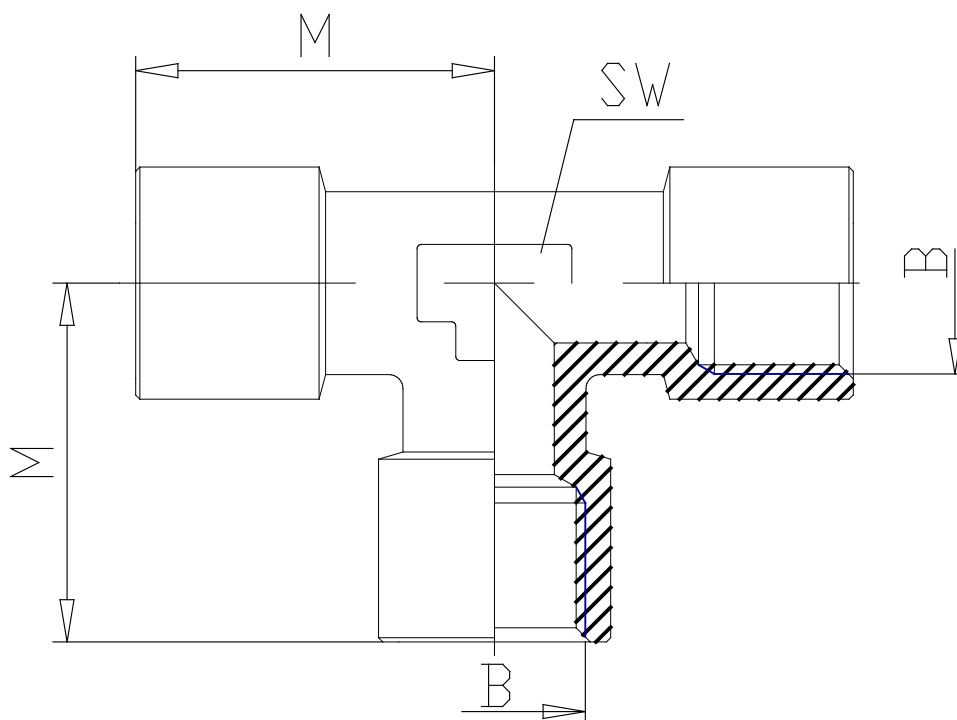

## Mod. 2003 - Fittings Serie 2000

Product code: 2003 3/8

Datasheet creation date: 10/03/2025 02:45

Check the most updated document online [click here](#)

## Mod. 2003 - Fittings Serie 2000

Product code: 2003 3/8

### DIMENSIONS

|                |      |
|----------------|------|
| <b>B</b>       | G3/8 |
| <b>M (mm)</b>  | 25.0 |
| <b>SW (mm)</b> | 16   |