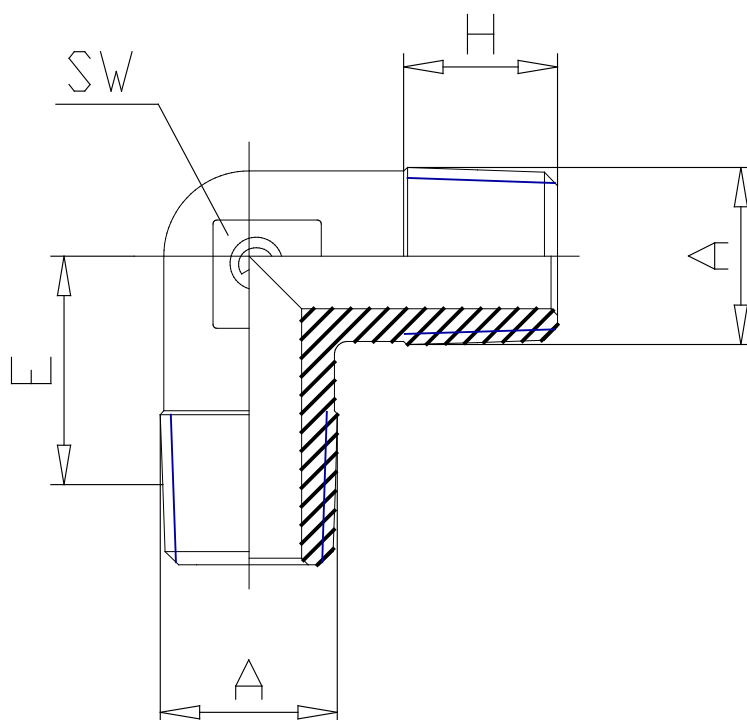

Mod. 2010 - Fittings Serie 2000

Product code: 2010 1

Datasheet creation date: 10/03/2025 02:46

Check the most updated document online [click here](#)

■ TECHNICAL DATA

Mod.	2010 1
------	--------

Mod. 2010 - Fittings Serie 2000

Product code: 2010 1

DIMENSIONS

A	R1
E (mm)	23.0
H (mm)	17.0
SW (mm)	30