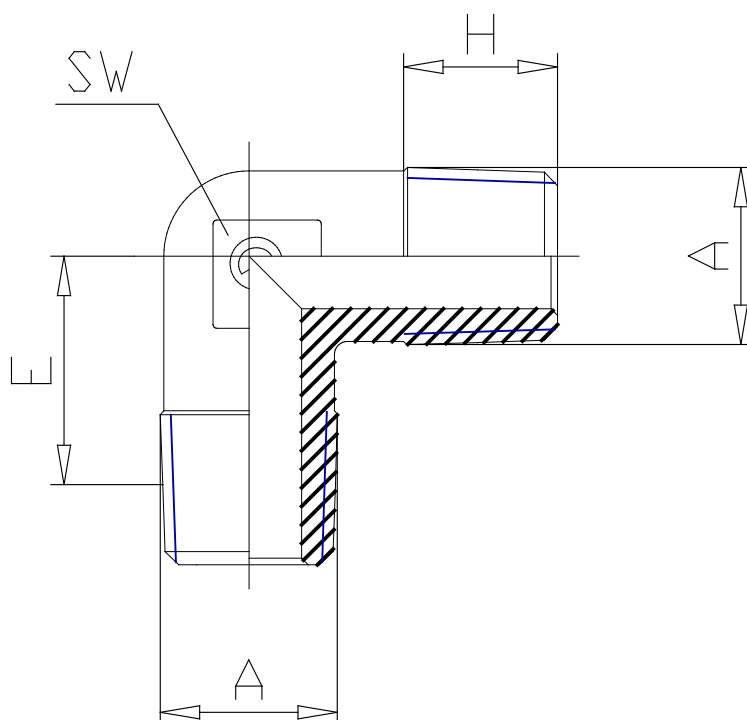

Mod. 2010 - Fittings Serie 2000

Product code: 2010 1/2

Datasheet creation date: 10/03/2025 02:46

Check the most updated document online [click here](#)

TECHNICAL DATA

Mod.	2010 1/2
------	----------

Mod. 2010 - Fittings Serie 2000

Product code: 2010 1/2

DIMENSIONS

A	R1/2
E (mm)	16.0
H (mm)	14.0
SW (mm)	16