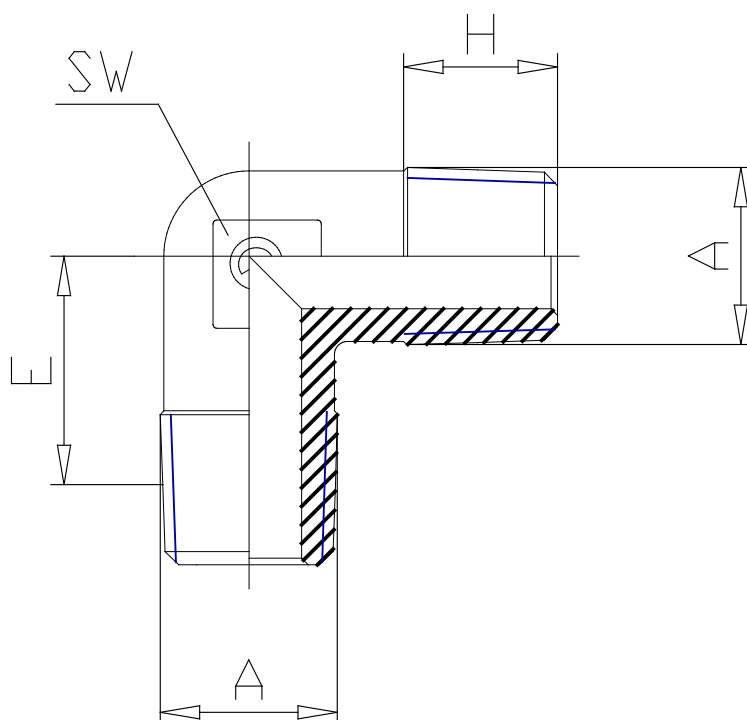

Mod. 2010 - Fittings Serie 2000

Product code: 2010 1/4

Datasheet creation date: 10/03/2025 02:46

Check the most updated document online [click here](#)

TECHNICAL DATA

Mod.	2010 1/4
------	----------

Mod. 2010 - Fittings Serie 2000

Product code: 2010 1/4

DIMENSIONS

A	R1/4
E (mm)	13.5
H (mm)	11.0
SW (mm)	12