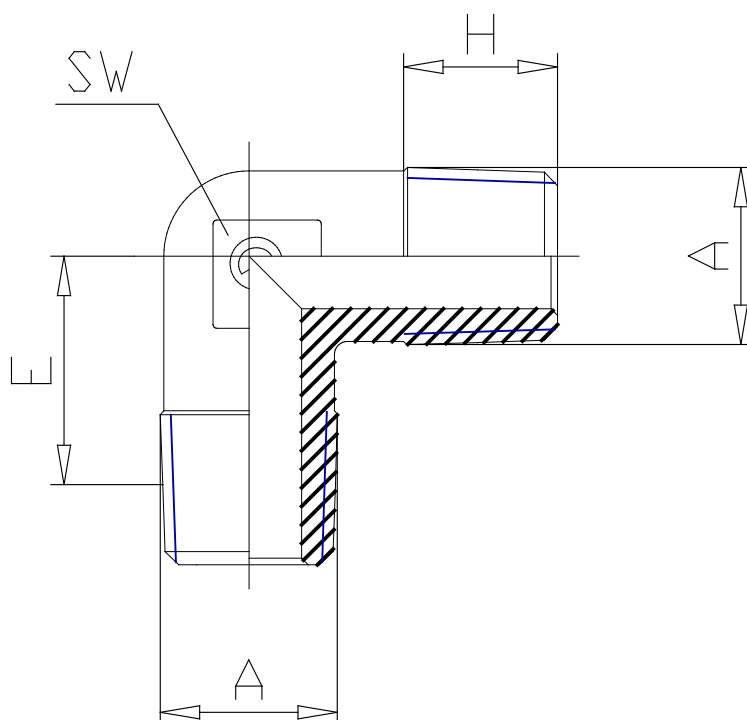

Mod. 2010 - Fittings Serie 2000

Product code: 2010 1/8

Datasheet creation date: 10/03/2025 02:46

Check the most updated document online [click here](#)

TECHNICAL DATA

Mod.	2010 1/8
------	----------

Mod. 2010 - Fittings Serie 2000

Product code: 2010 1/8

DIMENSIONS

A	R1/8
E (mm)	11.5
H (mm)	7.5
SW (mm)	9