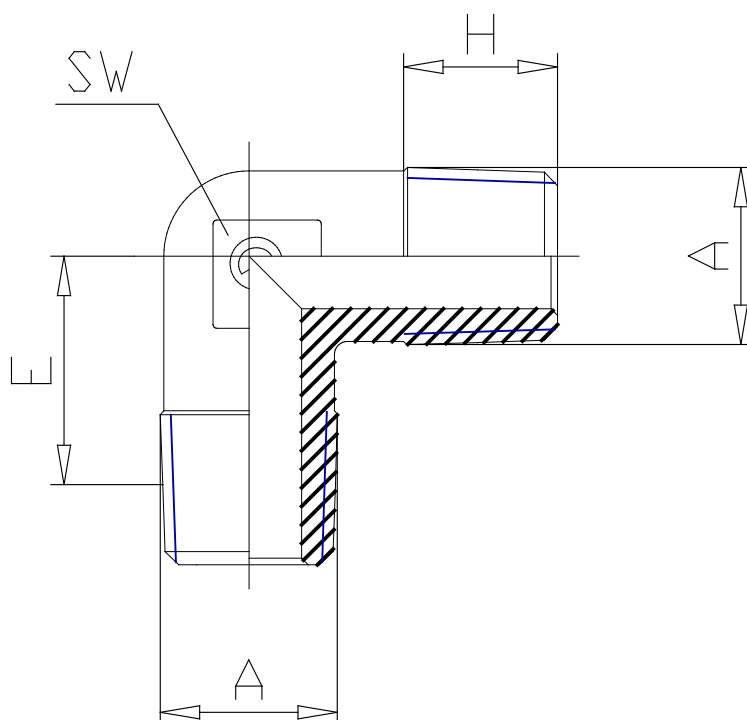

Mod. 2010 - Fittings Serie 2000

Product code: 2010 3/4

Datasheet creation date: 10/03/2025 02:46

Check the most updated document online [click here](#)

■ TECHNICAL DATA

Mod.	2010 3/4
------	----------

Mod. 2010 - Fittings Serie 2000

Product code: 2010 3/4

■ DIMENSIONS

A	R13/4
E (mm)	19.0
H (mm)	16.0
SW (mm)	25