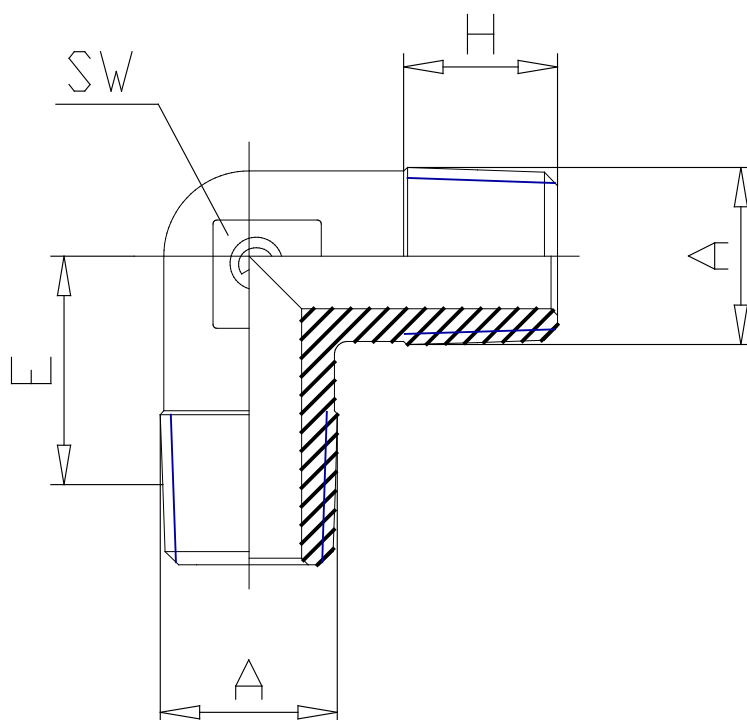

Mod. 2010 - Fittings Serie 2000

Product code: 2010 3/8

Datasheet creation date: 10/03/2025 02:46

Check the most updated document online [click here](#)

TECHNICAL DATA

Mod.	2010 3/8
------	----------

Mod. 2010 - Fittings Serie 2000

Product code: 2010 3/8

DIMENSIONS

A	R3/8
E (mm)	15.5
H (mm)	11.5
SW (mm)	14