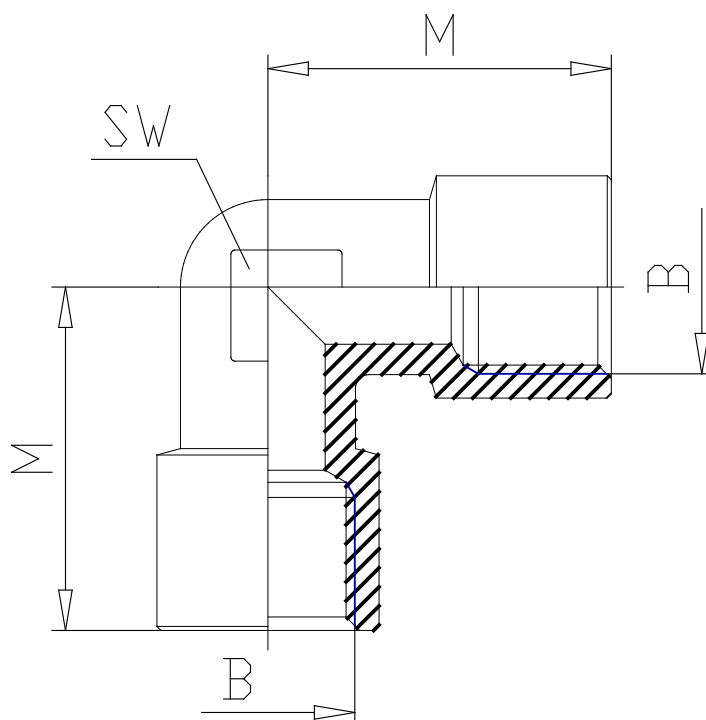

- Fittings Mod.2013 NPTF

Product code: 2013 02-00

Datasheet creation date: 10/03/2025 02:46

Check the most updated document online [click here](#)

■ TECHNICAL DATA

Mod.	2013 02-00
------	------------

- Fittings Mod.2013 NPTF

Product code: 2013 02-00

■ DIMENSIONS

NPTF (INCH)	1/8
M (INCH)	0.748
SW (INCH)	0.472