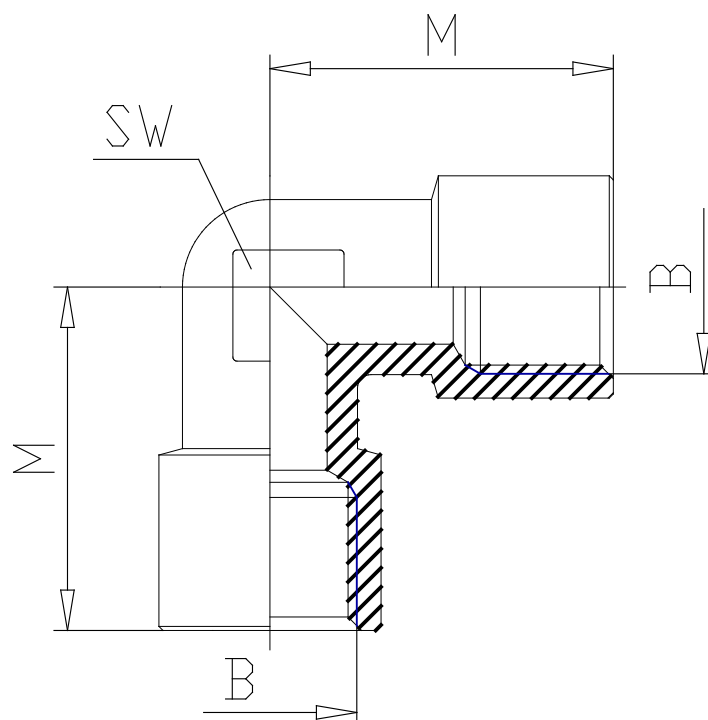

- Fittings Mod.2013 NPTF

Product code: 2013 04-00

Datasheet creation date: 10/03/2025 02:46

Check the most updated document online [click here](#)

■ TECHNICAL DATA

Mod.	2013 04-00
------	------------

- Fittings Mod.2013 NPTF

Product code: 2013 04-00

■ DIMENSIONS

NPTF (INCH)	1/4
M (INCH)	0.984
SW (INCH)	0.551