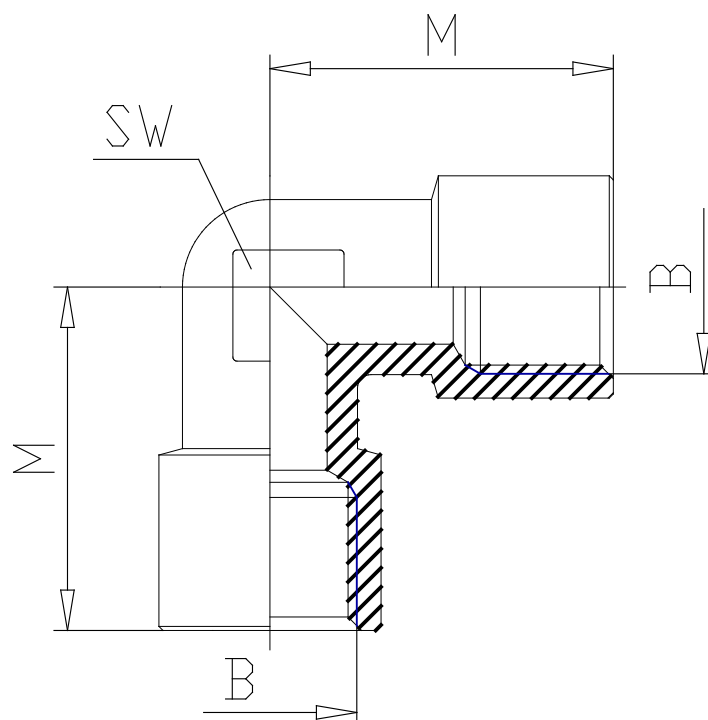

Product code: 2013 06-00

■ DIMENSIONS

NPTF (INCH)	3/8
M (INCH)	1.043
SW (INCH)	0.630