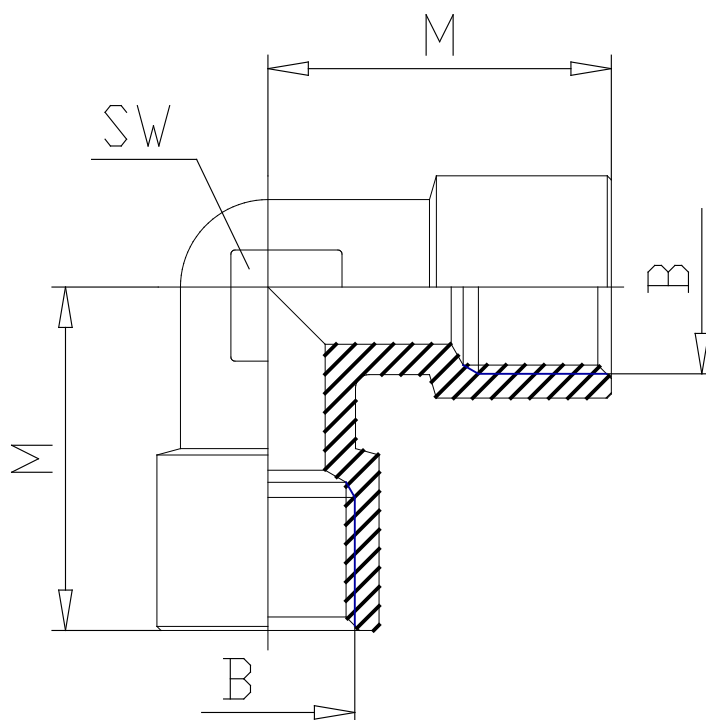

Mod. 2013 - Fittings Serie 2000

Product code: 2013 1/2

Datasheet creation date: 10/03/2025 02:46

Check the most updated document online [click here](#)

TECHNICAL DATA

Mod.	2013 1/2
------	----------

Mod. 2013 - Fittings Serie 2000

Product code: 2013 1/2

DIMENSIONS

B	G1/2
M (mm)	31.5
SW (mm)	20