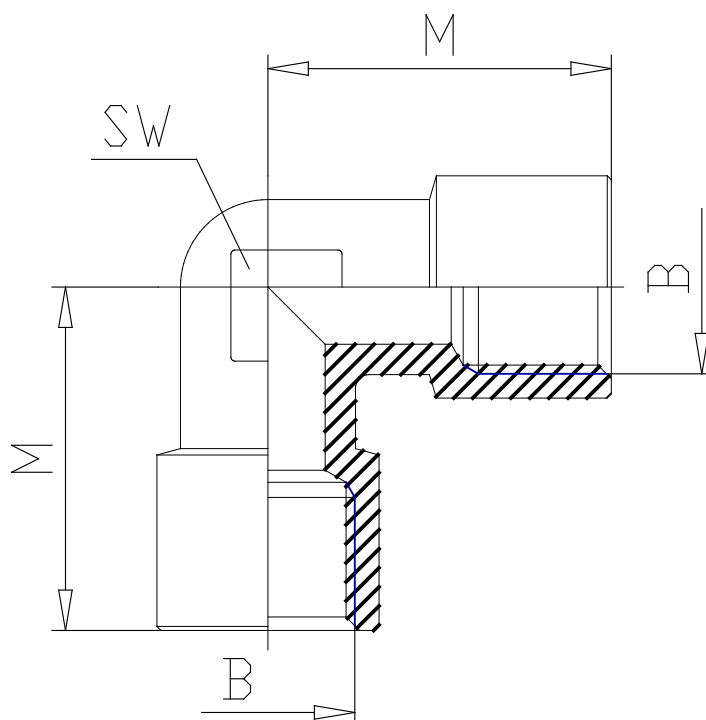

## Mod. 2013 - Fittings Serie 2000

Product code: 2013 3/8

Datasheet creation date: 10/03/2025 02:46

Check the most updated document online [click here](#)

## Mod. 2013 - Fittings Serie 2000

Product code: 2013 3/8

### **DIMENSIONS**

<b>B</b>	G3/8
<b>M (mm)</b>	25.0
<b>SW (mm)</b>	16