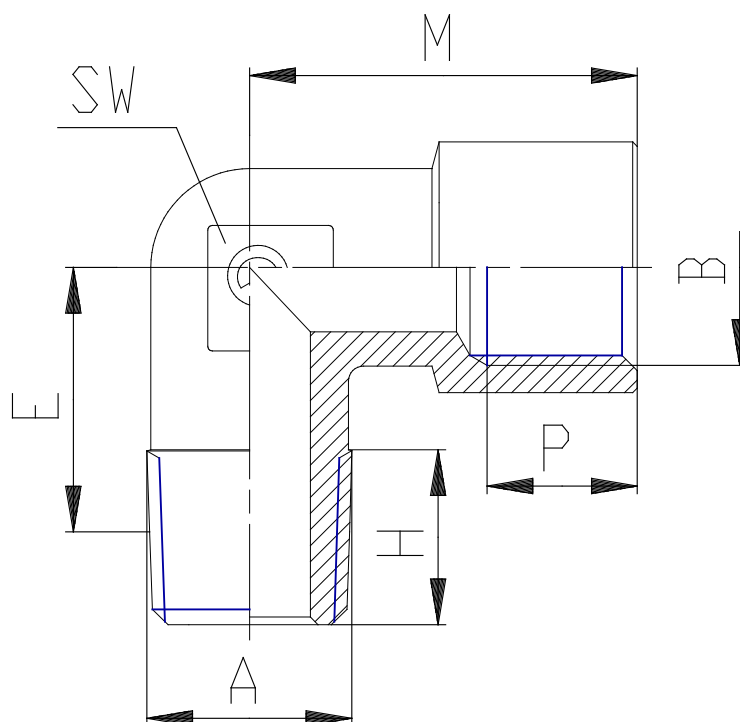

## Mod. 2021-2020 - Fittings Serie 2000

Product code: 2020 1/2-1/2

Datasheet creation date: 10/03/2025 02:46

Check the most updated document online [click here](#)

### TECHNICAL DATA

Mod.	2020 1/2-1/2
------	--------------

## Mod. 2021-2020 - Fittings Serie 2000

Product code: 2020 1/2-1/2

### DIMENSIONS

<b>A</b>	R1/2
<b>B</b>	G1/2
<b>E (mm)</b>	17.5
<b>H (mm)</b>	14.0
<b>M (mm)</b>	31.5
<b>P (mm)</b>	9.5
<b>SW (mm)</b>	20