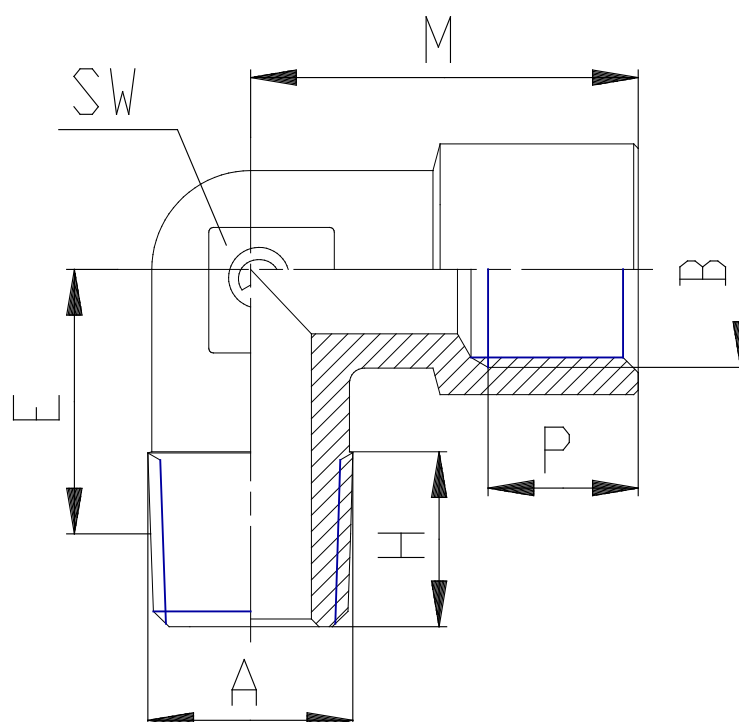

## Mod. 2021-OX1 & Mod. 2020-OX1 - Series OX1 fittings

Product code: 2020 1/8-1/8-OX1

Datasheet creation date: 10/03/2025 02:46

Check the most updated document online [click here](#)

### TECHNICAL DATA

Mod.	2020 1/8-1/8-OX1
------	------------------

## Mod. 2021-OX1 & Mod. 2020-OX1 - Series OX1 fittings

Product code: 2020 1/8-1/8-OX1

### DIMENSIONS

<b>A</b>	R1/8
<b>B</b>	G1/8
<b>E (mm)</b>	11.5
<b>H (mm)</b>	8.5
<b>M (mm)</b>	19
<b>P (mm)</b>	6
<b>SW (mm)</b>	11
<b>Weight (g)</b>	17