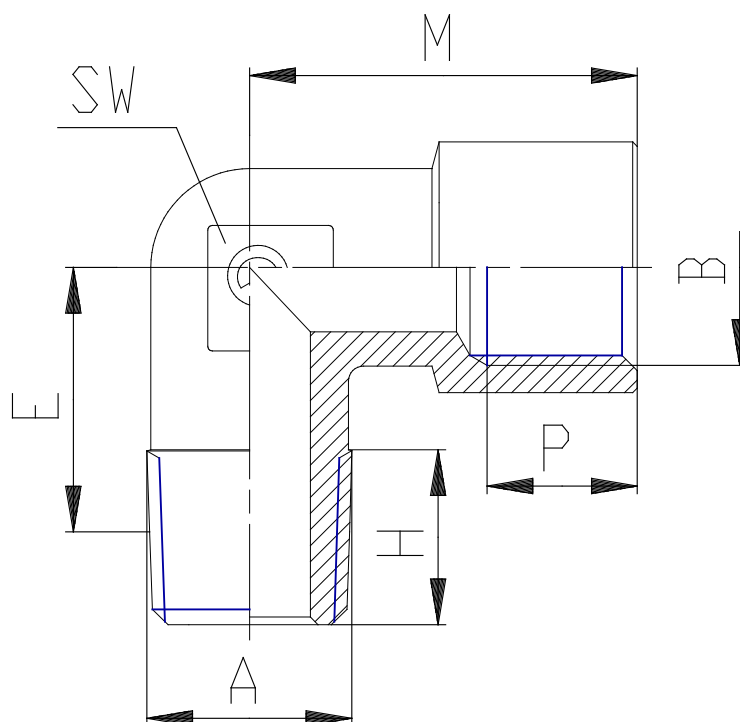

Mod. 2021-2020 - Fittings Serie 2000

Product code: 2021 M5-M5

Datasheet creation date: 10/03/2025 02:46

Check the most updated document online [click here](#)

TECHNICAL DATA

Mod.	2021 M5-M5
------	------------

Mod. 2021-2020 - Fittings Serie 2000

Product code: 2021 M5-M5

DIMENSIONS

A	M5
B	M5
E (mm)	9.0
H (mm)	4.0
M (mm)	10.5
P (mm)	4.5
SW (mm)	9