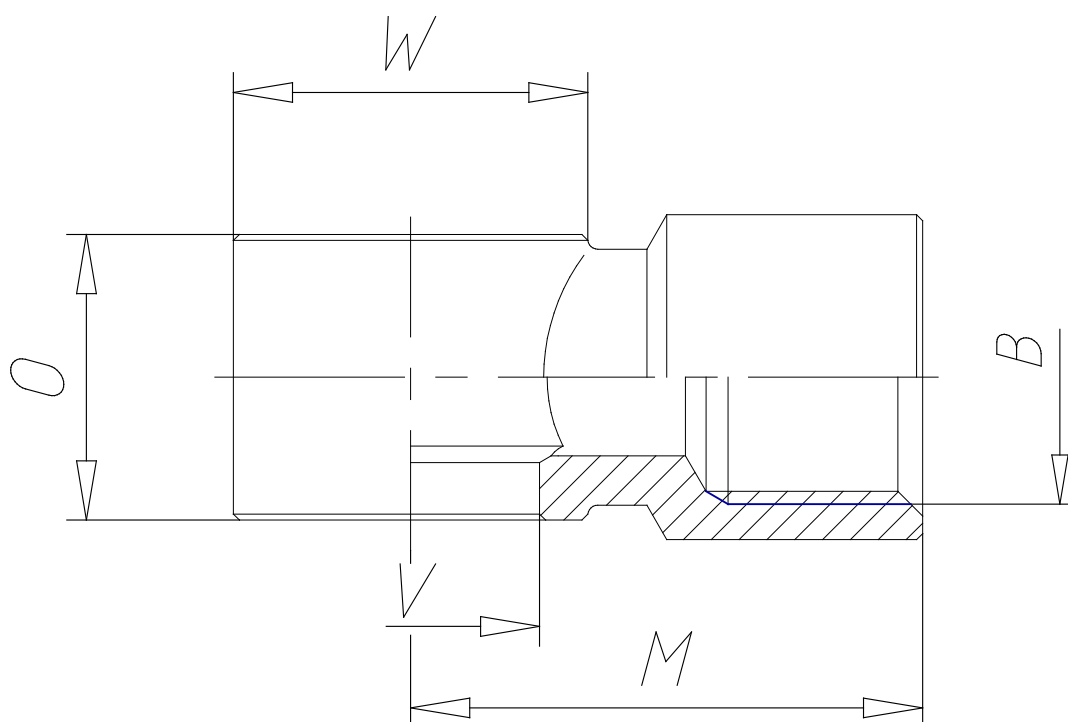

Mod. 2023 - Fittings Serie 2000

Product code: 2023 1/4-1/4

Datasheet creation date: 10/03/2025 02:47

Check the most updated document online [click here](#)

TECHNICAL DATA

Mod.	2023 1/4-1/4
------	--------------

Mod. 2023 - Fittings Serie 2000

Product code: 2023 1/4-1/4

DIMENSIONS

B	G1/4
M (mm)	23.0
O (mm)	14.5
V (mm)	13.2
W (mm)	Ø18
Assembly	Assembly required with Mod. 1635