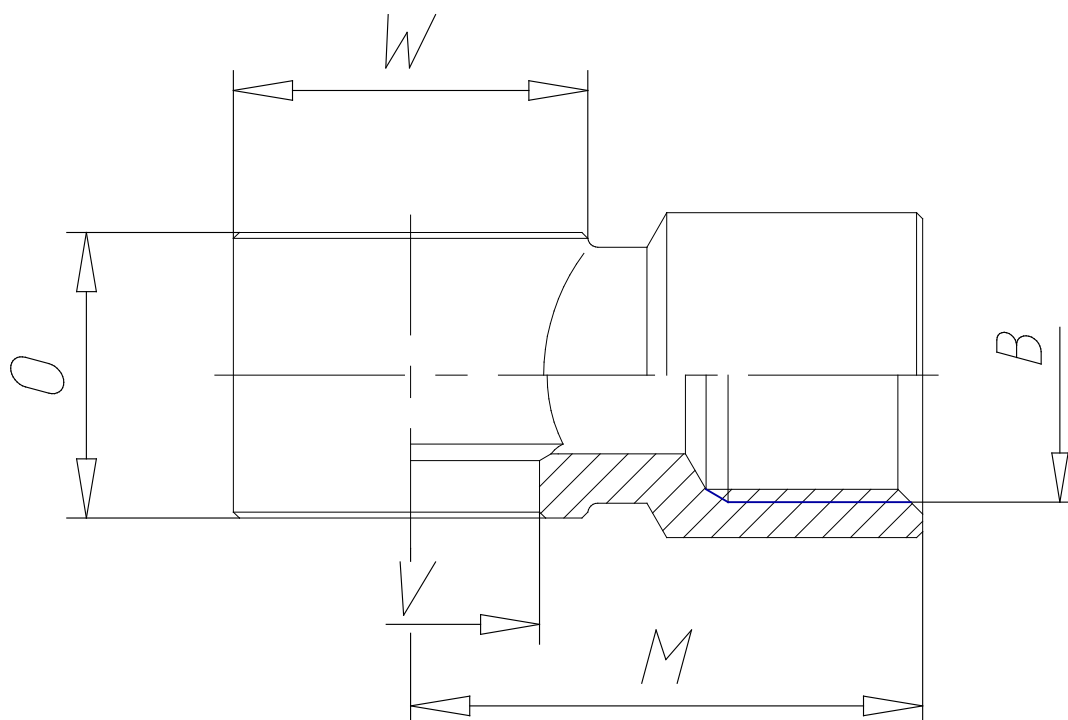

Mod. 2023 - Fittings Serie 2000

Product code: 2023 1/8-1/8

Datasheet creation date: 10/03/2025 02:47

Check the most updated document online [click here](#)

■ TECHNICAL DATA

Mod.	2023 1/8-1/8
------	--------------

Mod. 2023 - Fittings Serie 2000

Product code: 2023 1/8-1/8

DIMENSIONS

B	G1/8
M (mm)	20.0
O (mm)	14.5
V (mm)	9.8
W (mm)	∅14
Assembly	Assembly with Mod. 1631, 1635