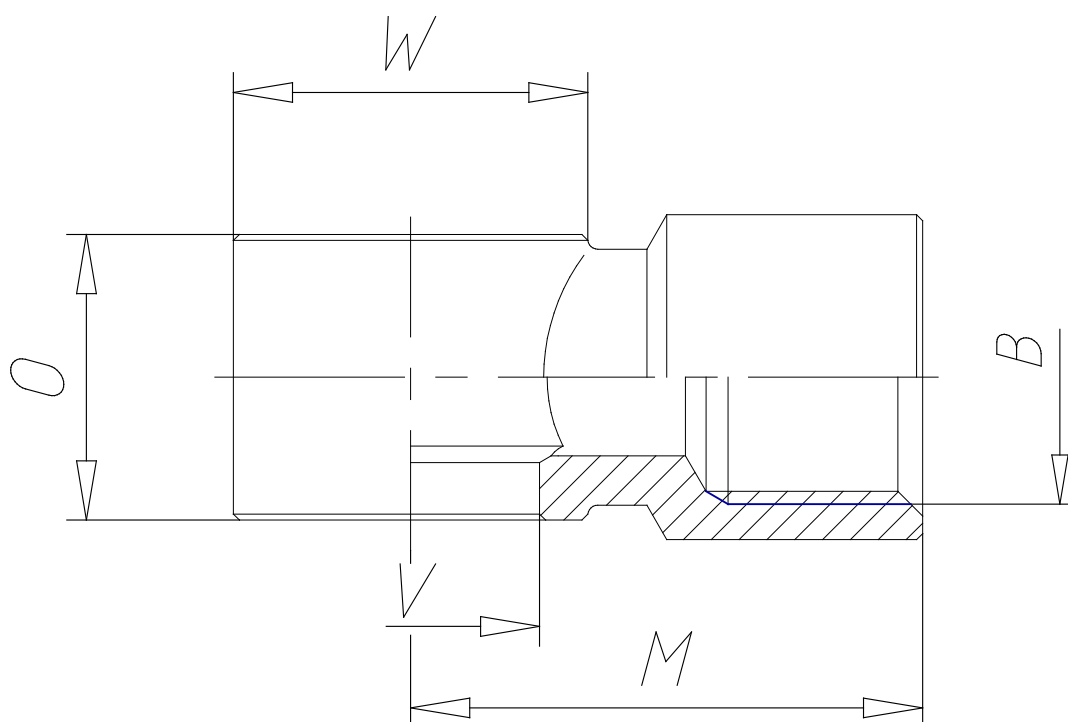

Mod. 2023 - Fittings Serie 2000

Product code: 2023 3/8-3/8

Datasheet creation date: 10/03/2025 02:47

Check the most updated document online [click here](#)

TECHNICAL DATA

Mod.	2023 3/8-3/8
------	--------------

Mod. 2023 - Fittings Serie 2000

Product code: 2023 3/8-3/8

DIMENSIONS

B	G3/8
M (mm)	26.5
O (mm)	14.5
V (mm)	16.7
W (mm)	Ø21
Assembly	Assembly required with Mod. 1635