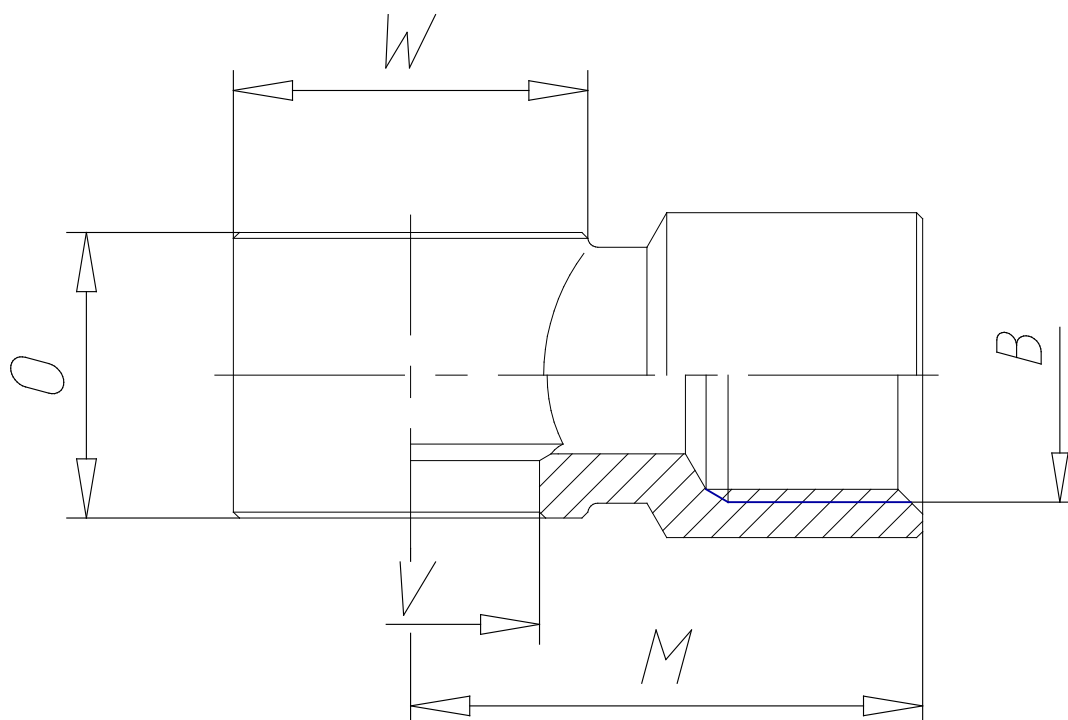

## Mod. 2023 - Fittings Serie 2000

Product code: 2023 M5-M6

Datasheet creation date: 10/03/2025 02:47

Check the most updated document online [click here](#)

## Mod. 2023 - Fittings Serie 2000

Product code: 2023 M5-M6

### **DIMENSIONS**

<b>B</b>	M6
<b>M (mm)</b>	10.5
<b>O (mm)</b>	9.0
<b>V (mm)</b>	6.1
<b>W (mm)</b>	9
<b>Assembly</b>	Assembly possible only with Mod. SCU, SCO, SVU...M5