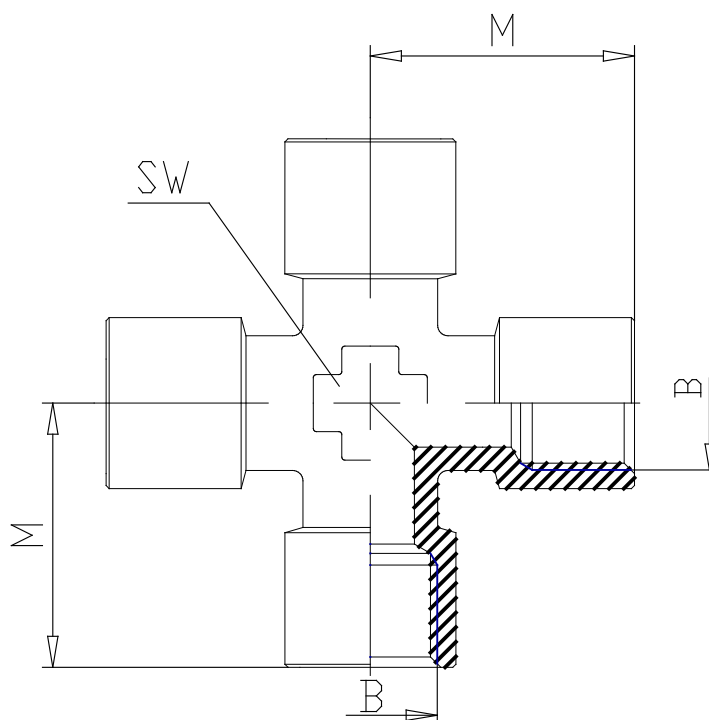

- Fittings Mod.2033 NPTF

Product code: 2033 04-00

Datasheet creation date: 10/03/2025 02:47

Check the most updated document online [click here](#)

■ TECHNICAL DATA

Mod.	2033 04-00
------	------------

- Fittings Mod.2033 NPTF

Product code: 2033 04-00

■ DIMENSIONS

NPTF (INCH)	1/4
M (INCH)	0.984
SW (INCH)	0.551