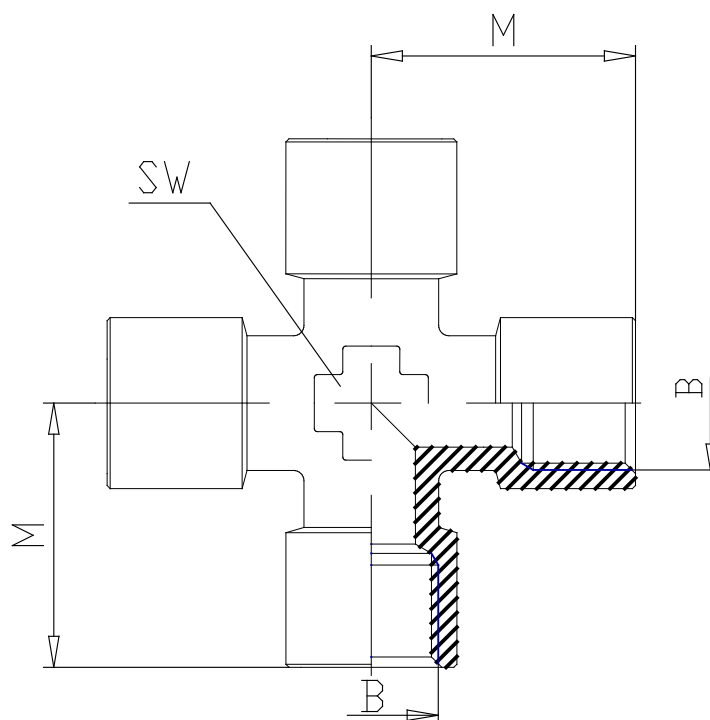

- Fittings Mod.2033 NPTF

Product code: 2033 06-00

Datasheet creation date: 10/03/2025 02:47

Check the most updated document online [click here](#)

■ TECHNICAL DATA

Mod.	2033 06-00
------	------------

- Fittings Mod.2033 NPTF

Product code: 2033 06-00

■ DIMENSIONS

NPTF (INCH)	3/8
M (INCH)	1.043
SW (INCH)	0.630