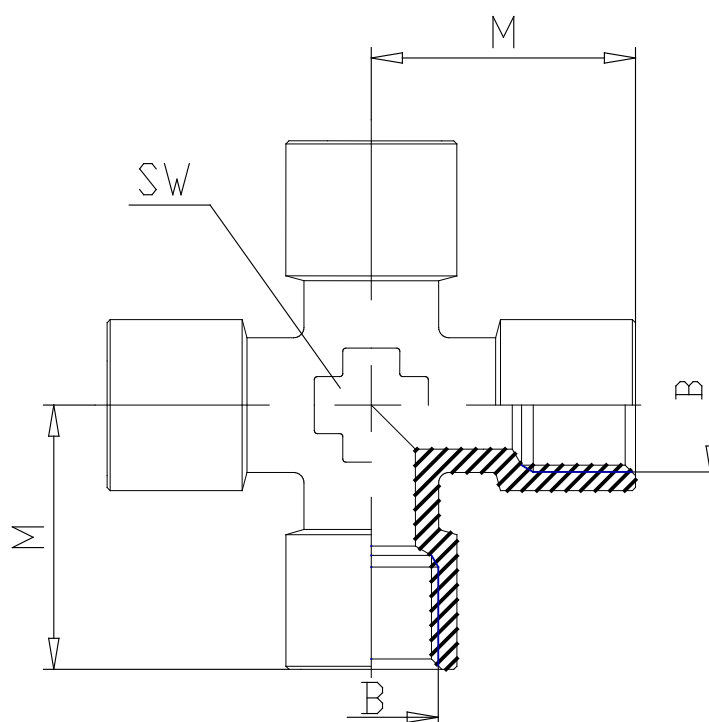

Mod. 2033 - Fittings Serie 2000

Product code: 2033 1/4

Datasheet creation date: 10/03/2025 02:47

Check the most updated document online [click here](#)

TECHNICAL DATA

Mod.	2033 1/4
------	----------

Mod. 2033 - Fittings Serie 2000

Product code: 2033 1/4

DIMENSIONS

B	G1/4
M (mm)	23
SW (mm)	14